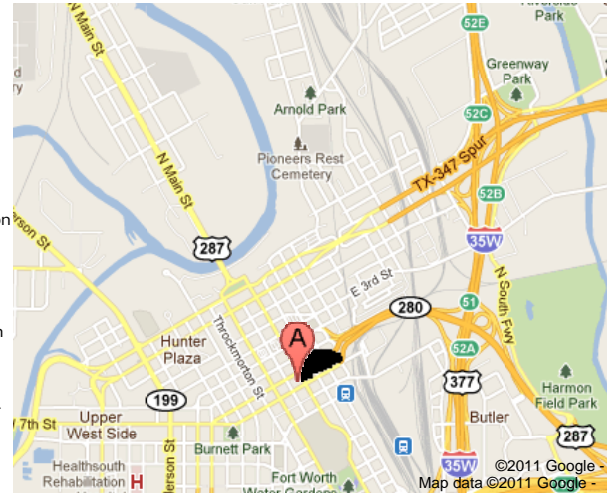

WELCOME

You are not logged in | [Member Login](#)

MAP & DIRECTIONS

777 Main Street
Carter-Burgess Plaza
40th Floor
Fort Worth, Texas 76102-5361

From the West:

Take the Cherry Street exit from I-30.
Turn right on 7th Street, and left onto Commerce Street.
Return will be via 6th Street (6th becomes 7th).
Turn left on Summit, then right on I-30 (W) or left on I-30 (E).

From the East:

Take the downtown exit (287/280) from I-30 and enter downtown via 6th Street turning left onto Main Street.
Turn left onto 7th street, and left again onto Commerce Street.
Return will be via 5th Street back to 280 and onto I-30.

Club Entrance & Exit:

Valet Parking is available at the corner of 7th & Commerce. After leaving your car with a parking attendant, enter the room on north side of the building to access the elevator. Take the elevator to Concourse and proceed on walkway across Commerce Street, following the Concourse around to West end -- go to far bank of elevators. Take an elevator to the 40th floor. To return to the Parking Garage, simply retrace your steps, taking care not to turn into the walkway into the Radisson.